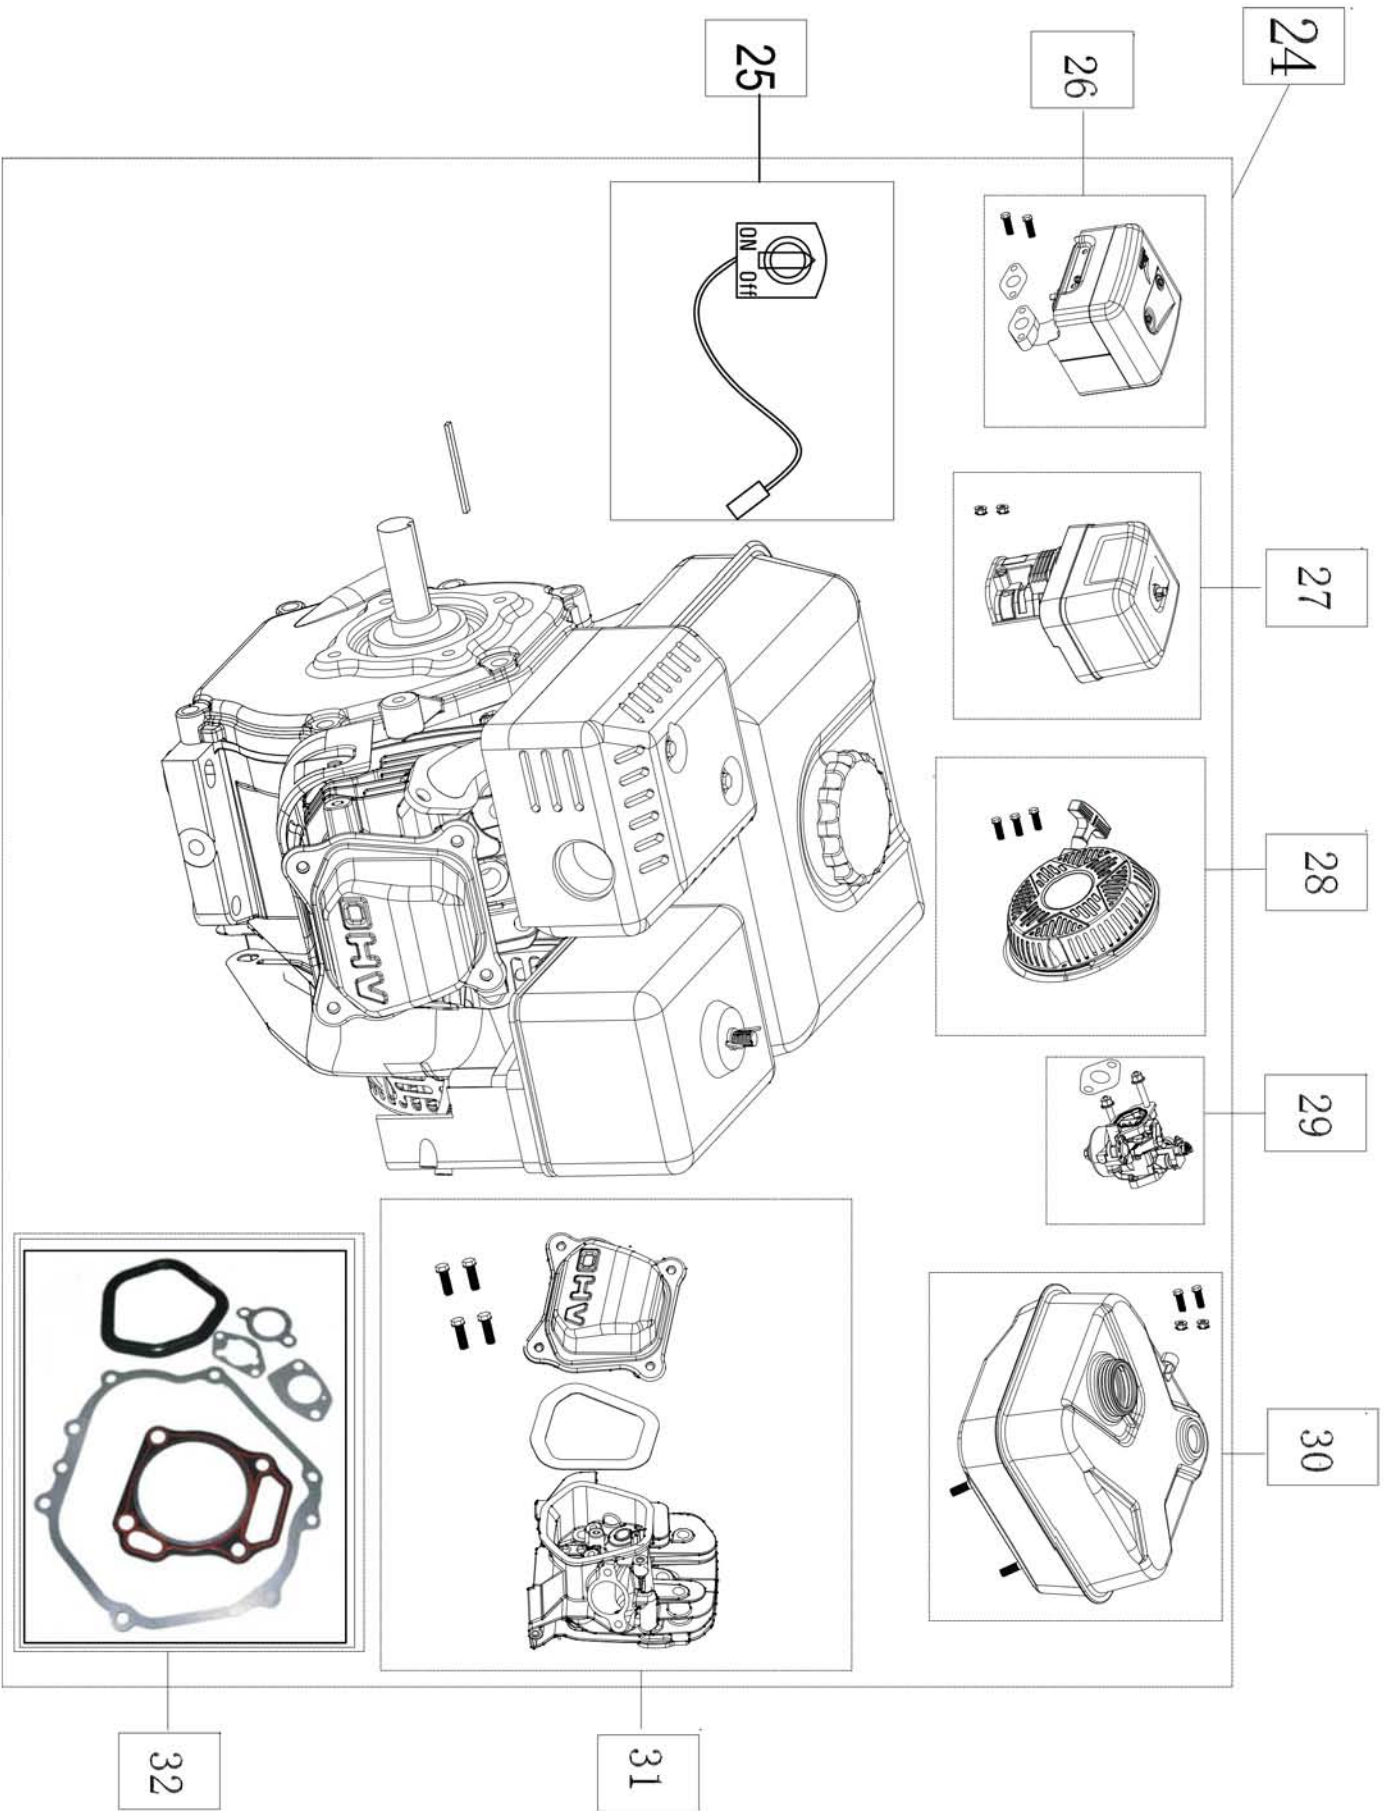

BEAST Chipper Shredder Spare Parts Diagram

CH6 (212CC)

CH8 (270CC)

CH10 (445 CC)

CH11 (445CC with electric starter)