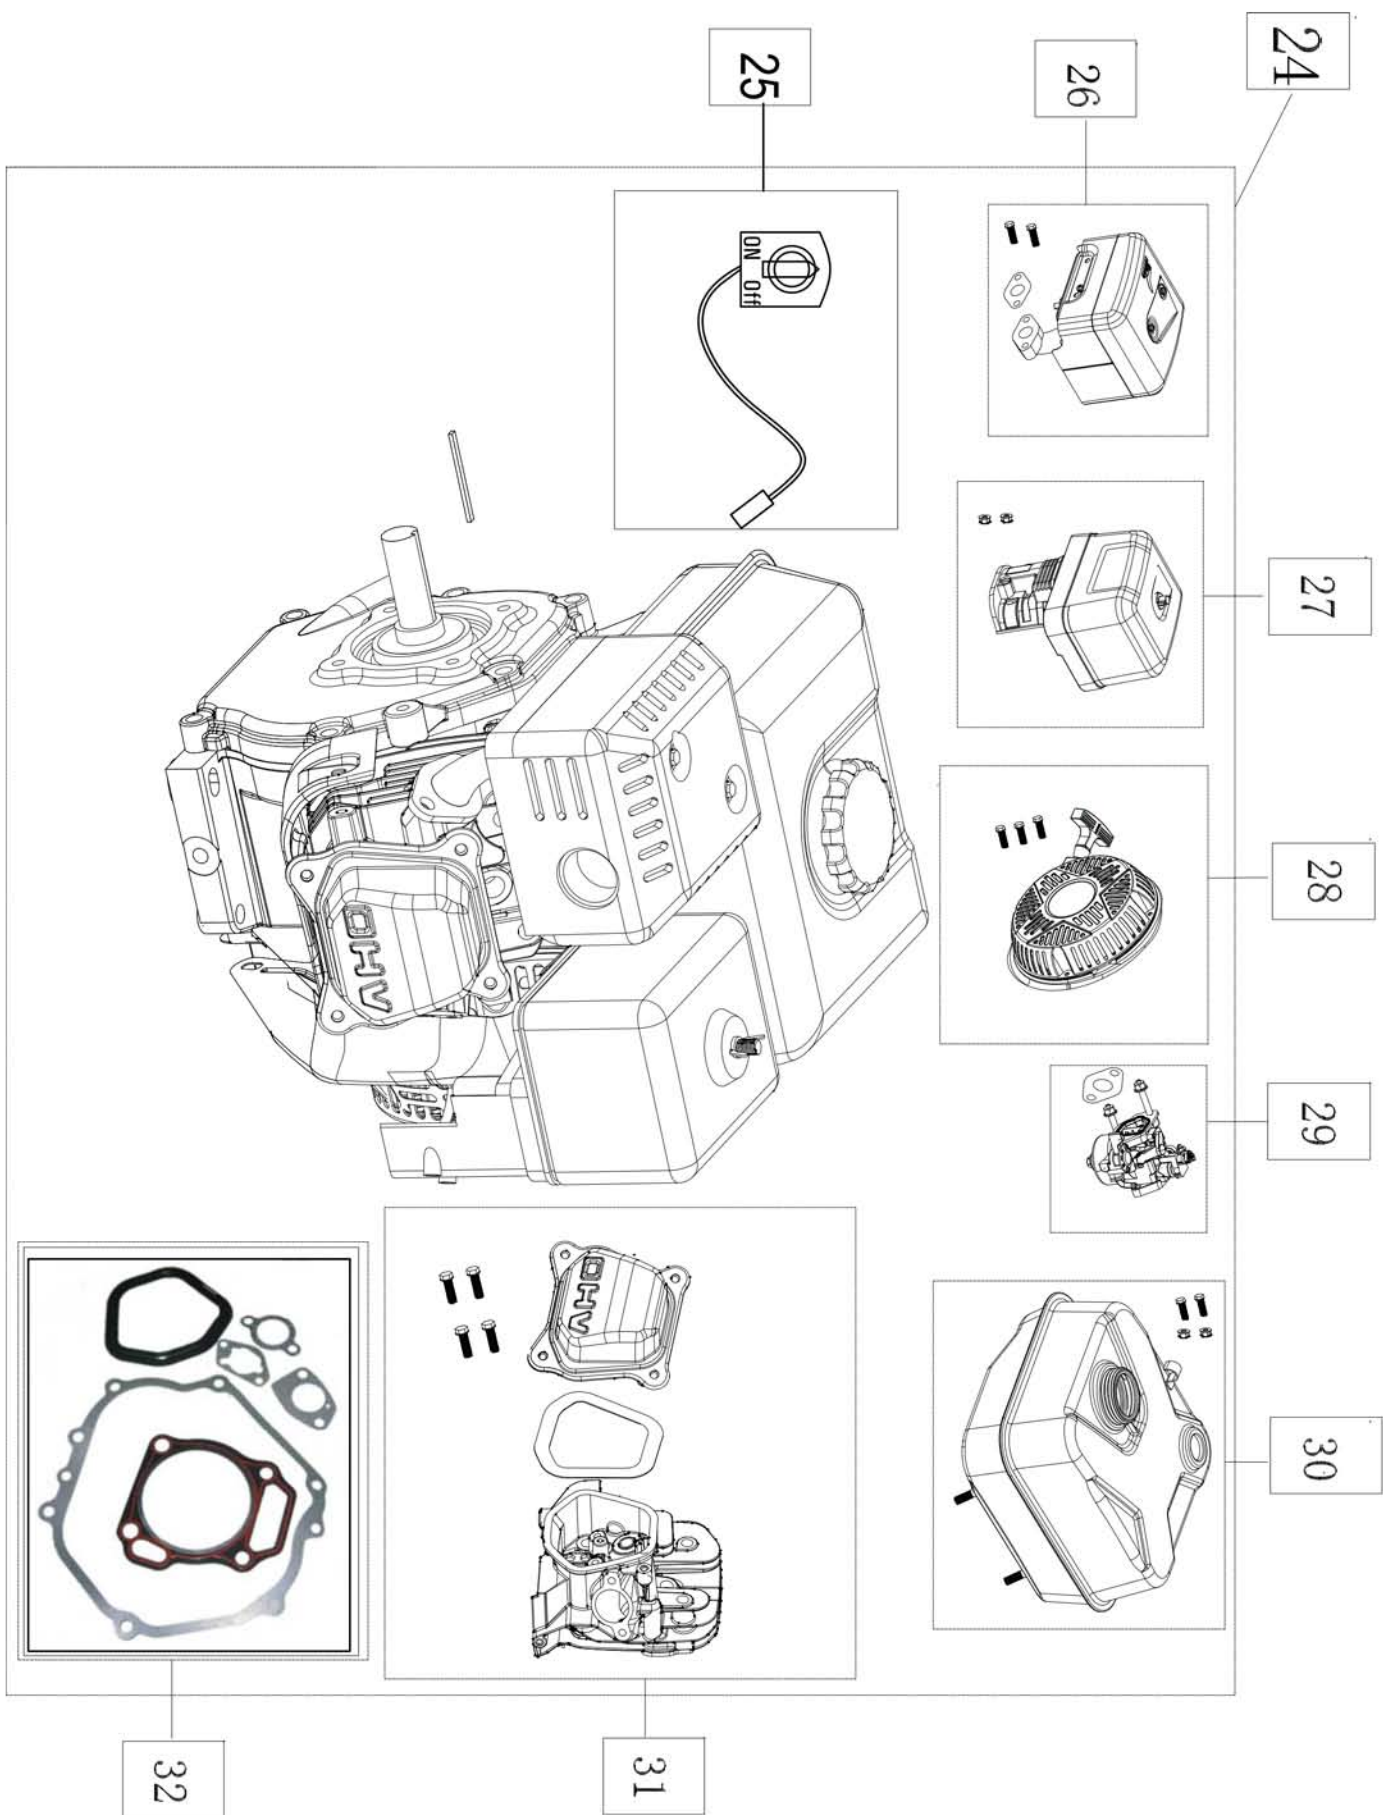

BEAST Chipper Shredder Spare Parts Diagram

CH6 (212CC)

CH8 (270CC)

CH10 (445 CC)

CH11 (445CC with electric starter)