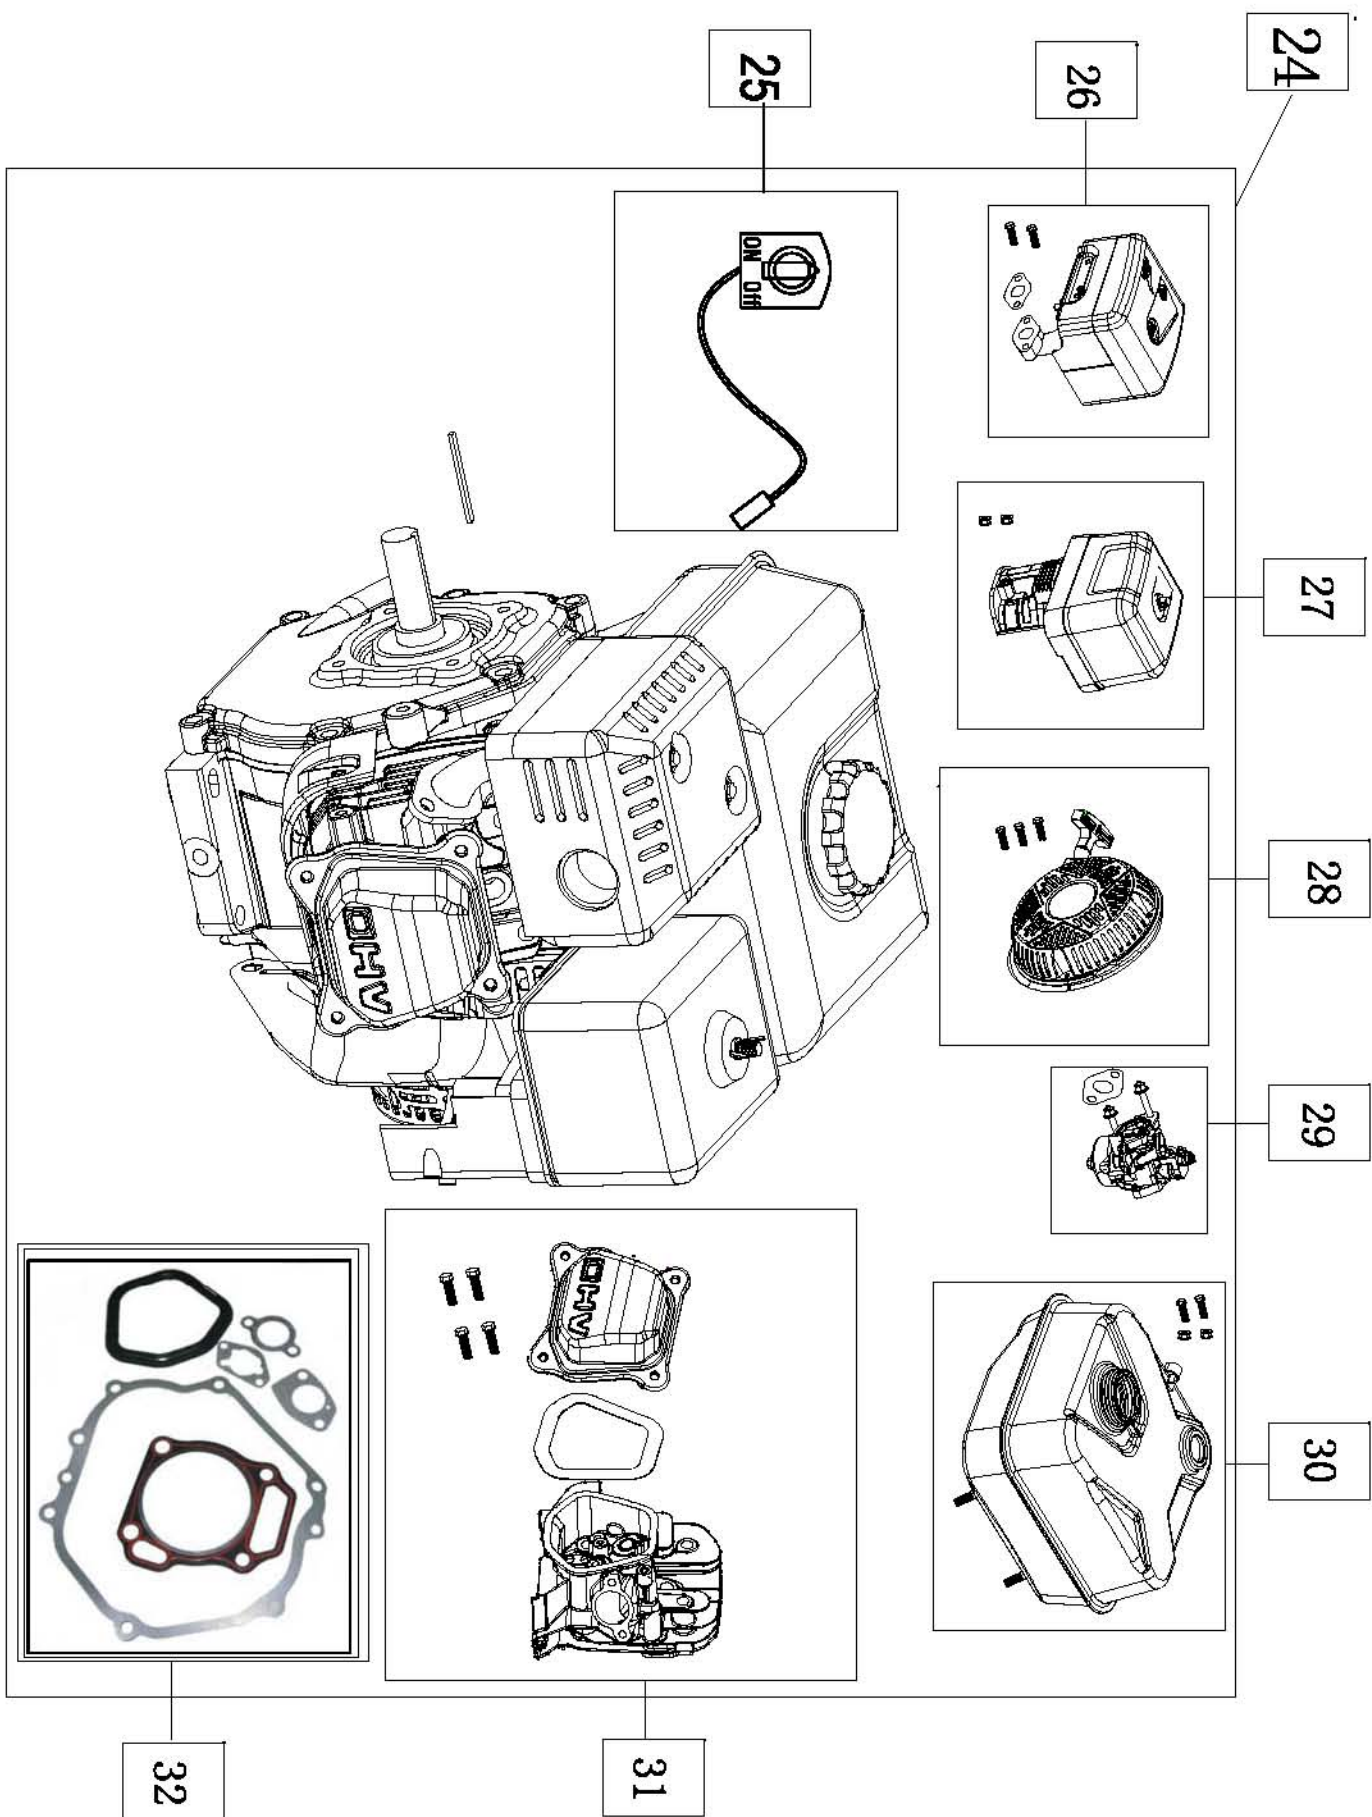

BEAST Chipper Shredder Spare Parts Diagram

CH6 (212CC)

CH8 (270CC)

CH10 (445 CC)

CH11 (445CC with electric starter)